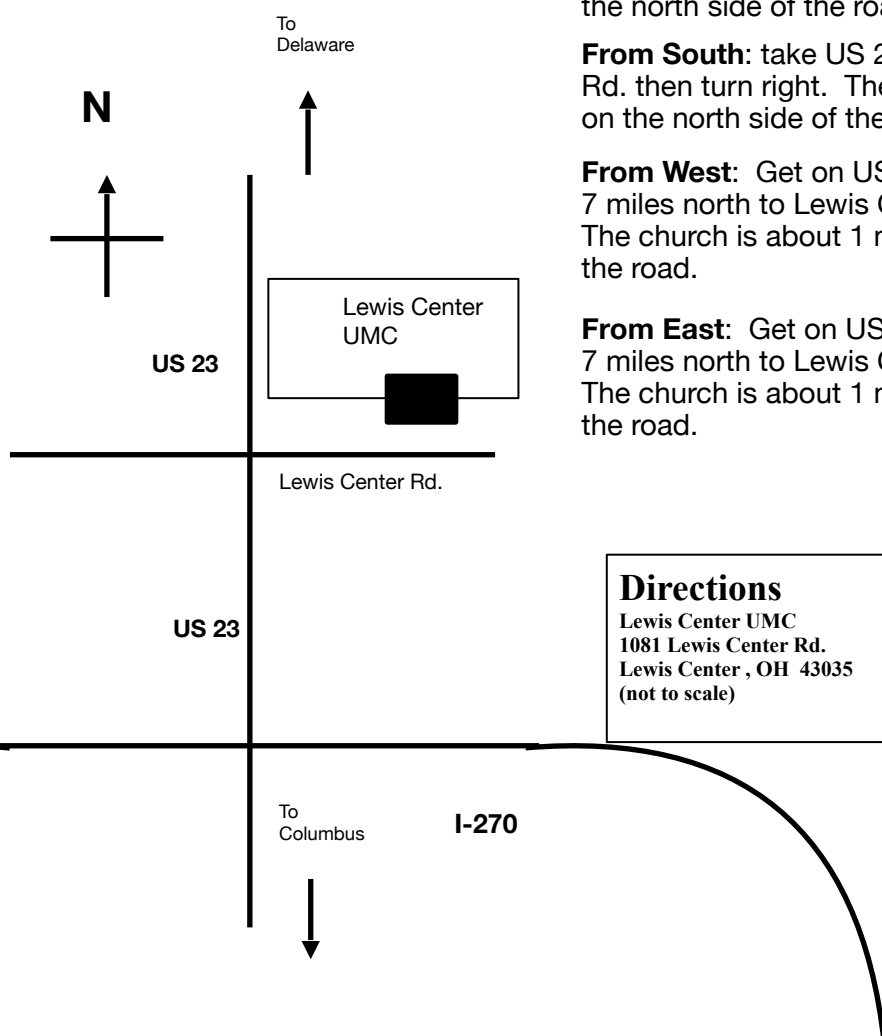

**If Streaming, please email Name, Church & Phone to Kim**

**From North:** take US 23 south to Lewis Center Rd. then turn left. The church is about 1 mile on the north side of the road.

**From South:** take US 23 north to Lewis Center Rd. then turn right. The church is about 1 mile on the north side of the road.

**From West:** Get on US 23 north from I-270. Go 7 miles north to Lewis Center Rd. then turn right. The church is about 1 mile on the north side of the road.

**From East:** Get on US 23 north from I-270. Go 7 miles north to Lewis Center Rd. then turn right. The church is about 1 mile on the north side of the road.